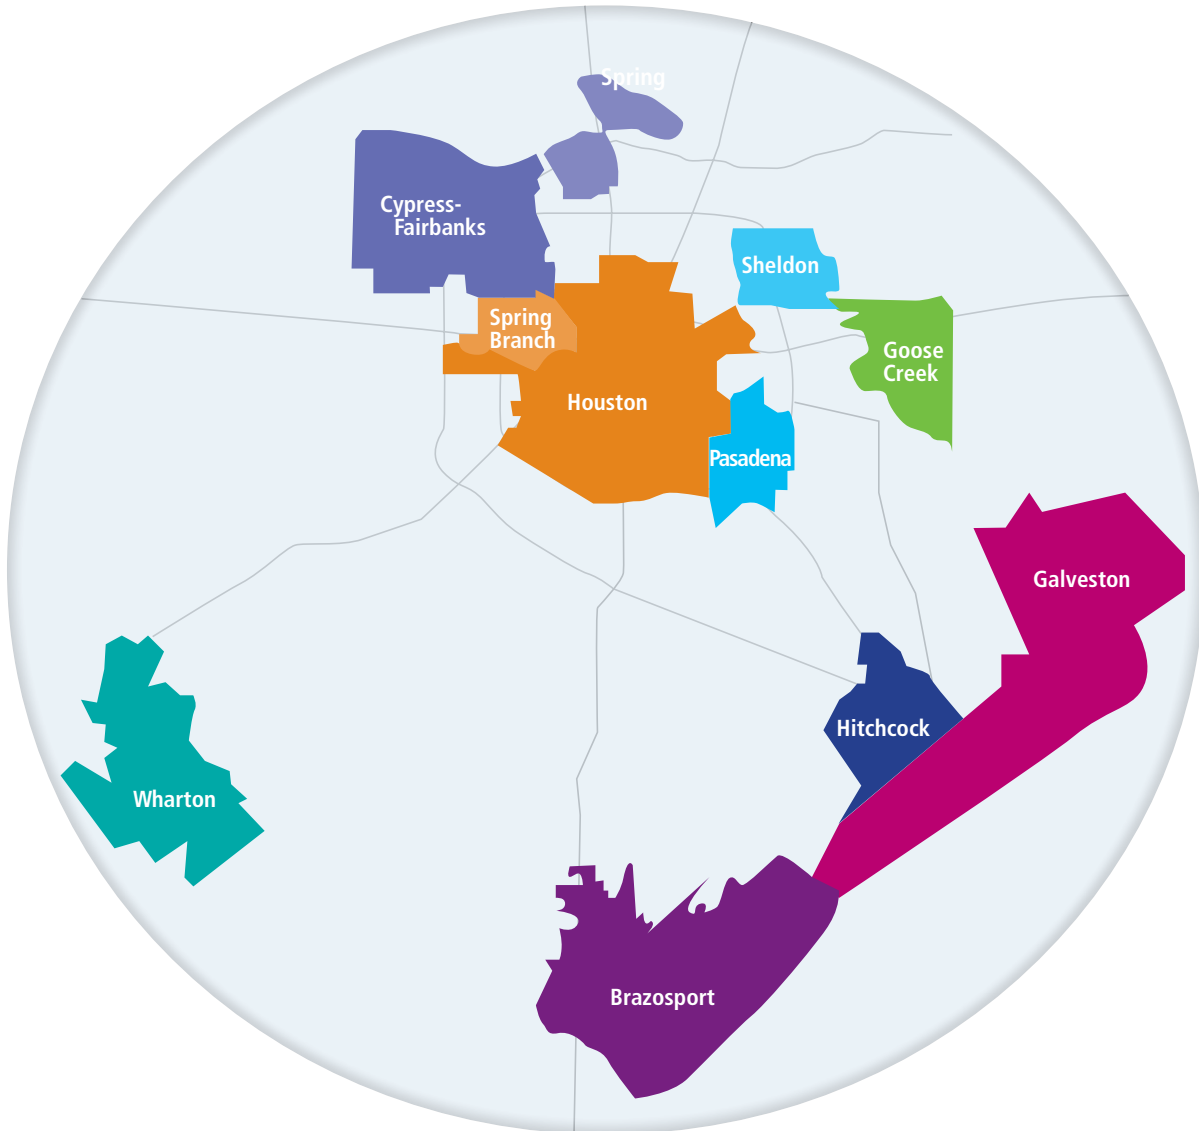

**Gulf Coast Partners Achieving Student Success:  
Community College/K-12 District Partners**

COLLEGE	PUBLIC K-12 SCHOOL DISTRICT(S)
Brazosport College	● Brazosport ISD
College of the Mainland	● Hitchcock ISD
Galveston College	● Galveston ISD
Houston Community College System	● Houston ISD and Spring Branch ISD
Lee College	● Goose Creek CISD
Lone Star College System	● Cypress-Fairbanks ISD and Spring ISD
San Jacinto College District	● Pasadena ISD and Sheldon ISD
Wharton County Junior College	● Wharton ISD